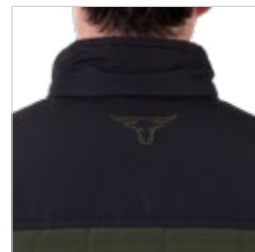

BACK NECK LOGO EMBROIDERY

$169.95 AUD, $224.95 NZD