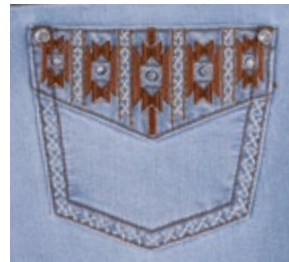

BACK POCKETS FEATURE EMBROIDERY