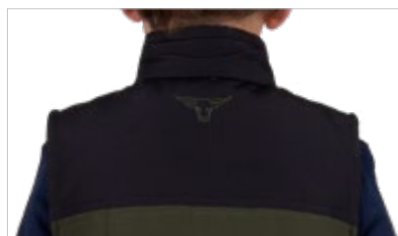

BACK NECK LOGO EMBROIDERY

$109.95 AUD, $146.95 NZD