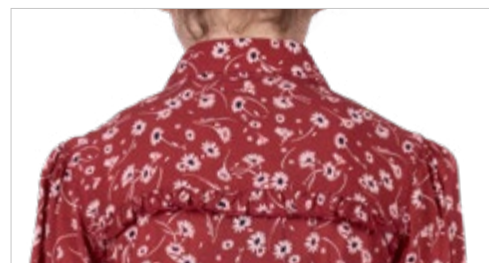

### Girl's Tahnee Print Long Sleeve Shirt

P5W5140001

2, 4, 6, 8, 10, 12, 14

100% Viscose Print

RUST

Classic button through long sleeve shirt, button closure, western chest pockets, ruffle detail on front yoke, shirred detail on sleeve hem, gathering detail at sleeve head, Pure Western logo pip on side seam, soft hand feel and drape