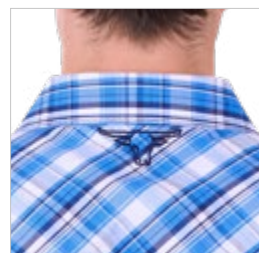

BACK NECK LOGO EMBROIDERY