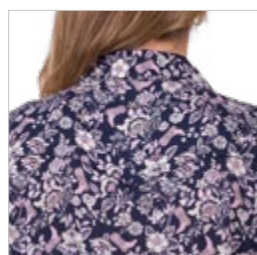

WESTERN BACK YOKE