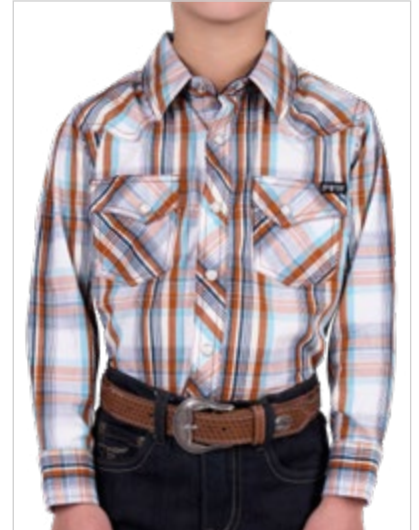

BACK NECK LOGO EMBROIDERY