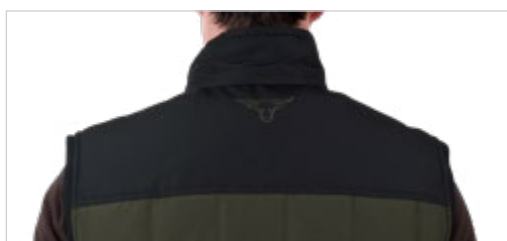

BACK NECK LOGO EMBROIDERY