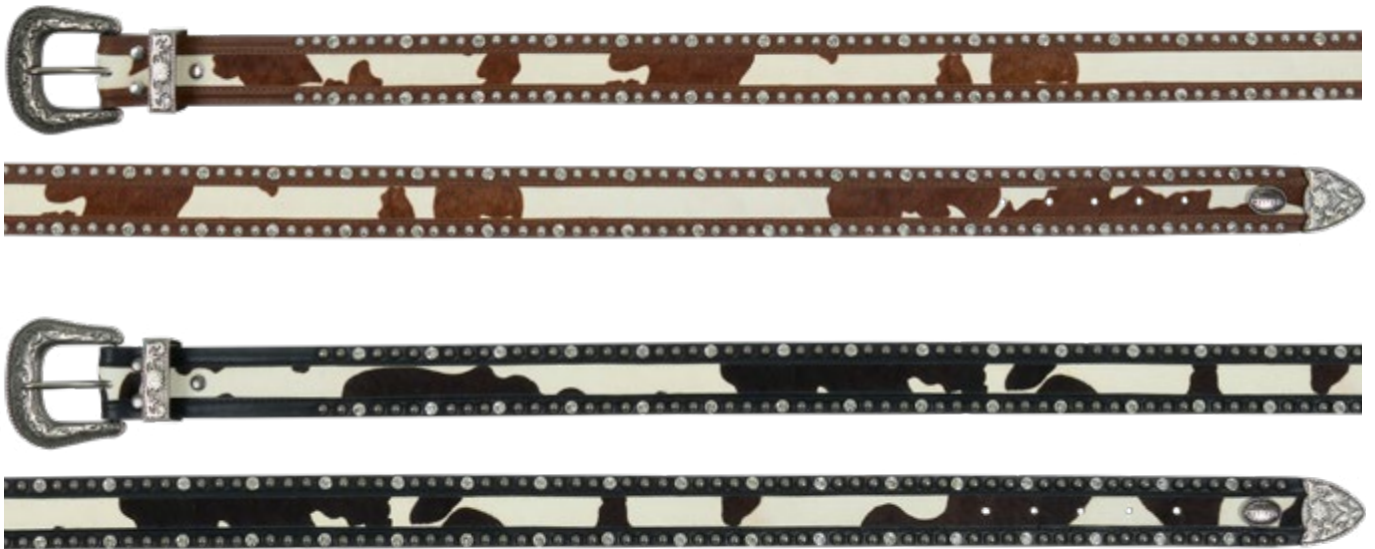

82 ACCESSORIES

TAN/NATURAL