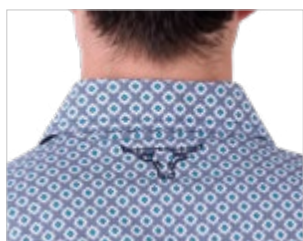

BACK NECK LOGO EMBROIDERY