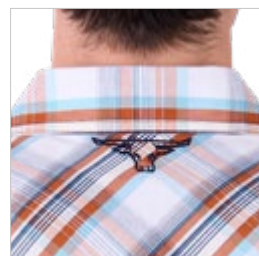

Men's Axel Check Western Long Sleeve Shirt

P5W1100870

XS, S, M, L, XL, XXL, 3XL, 4XL

100% Cotton Yarn Dyed Check

TAN

$79.95 AUD, $105.95 NZD

Classic western long sleeve shirt, snap closure, western chest pockets (one with pen holder), western front and back yokes, contrast trim on inside collar stand, triple needle stitch detail on yokes and armholes

BACK NECK LOGO EMBROIDERY