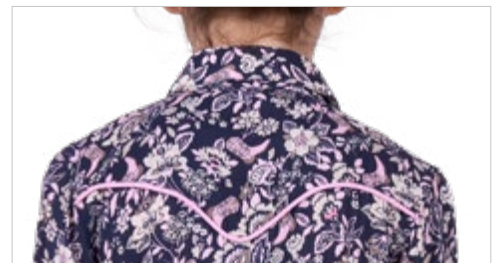

**Girl's Hannah Print  
Western Long Sleeve Shirt**

P5W5127050

2, 4, 6, 8, 10, 12, 14

100% Viscose Print

NAVY

Classic western long sleeve shirt, pearl snap closure, contrast piping detail on front placket, sleeve cuffs and front yoke, western chest pockets, western front and back yokes, Pure Western logo pip on side seam, soft hand feel and drape