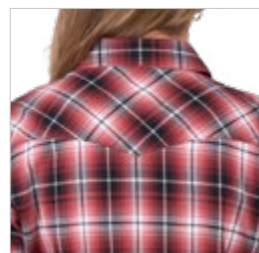

**Women's Joyce Check  
Western Long Sleeve Shirt**

P5W2127002

8, 10, 12, 14, 16, 18, 20

100% Cotton Yarn Dyed Check

RUST

\$79.95 AUD, \$105.95 NZD

Classic western long sleeve shirt, pearl snap closure, extra snap at bust, western chest pockets, western front yoke, contrast floral yardage trim on inside collar stand, Pure Western logo pip on side seam, soft hand feel