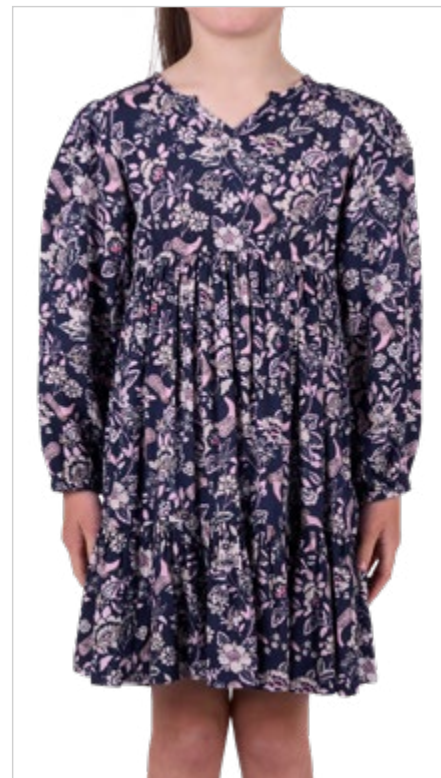

ORIGINAL HAND DRAWN WESTERN FLORAL PRINT

Girl's Gretel Long Sleeve Dress

P5W5400040

2, 4, 6, 8, 10, 12, 14

100% Viscose Print

NAVY

Long sleeve tiered dress with notch neck detail, button closure at back opening, elasticated sleeve cuff, Pure Western logo pip on side seam, soft hand feel and drape

$69.95 AUD, $91.95 NZD